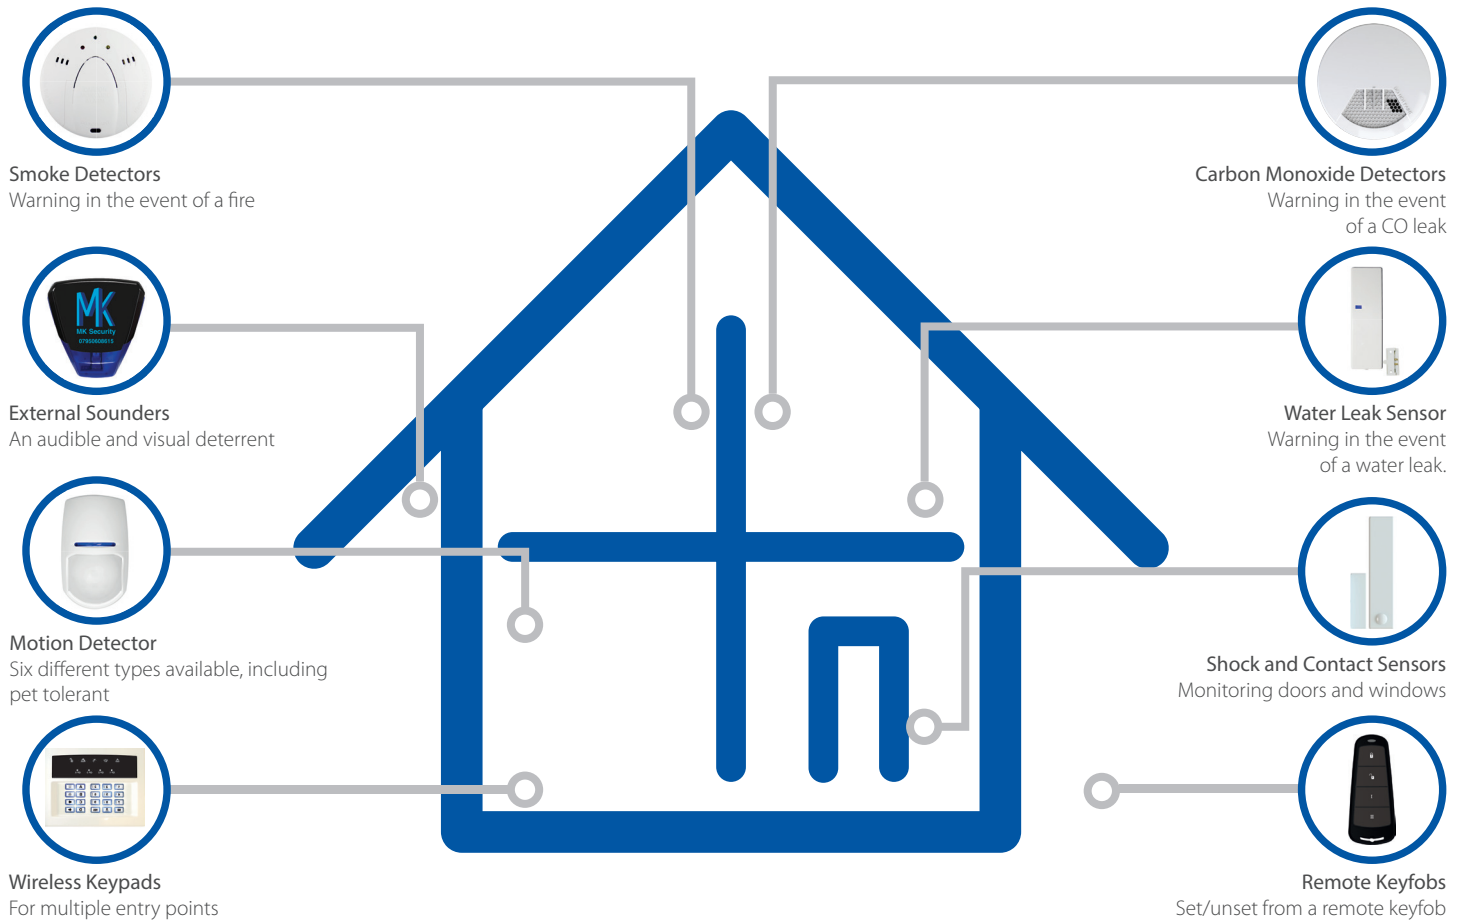

Wireless Peripherals Available for Your Home

Contact us today to find out more about
securing your home & your family

MK Electrical Services Ltd
07950608615
info@mk-es.com